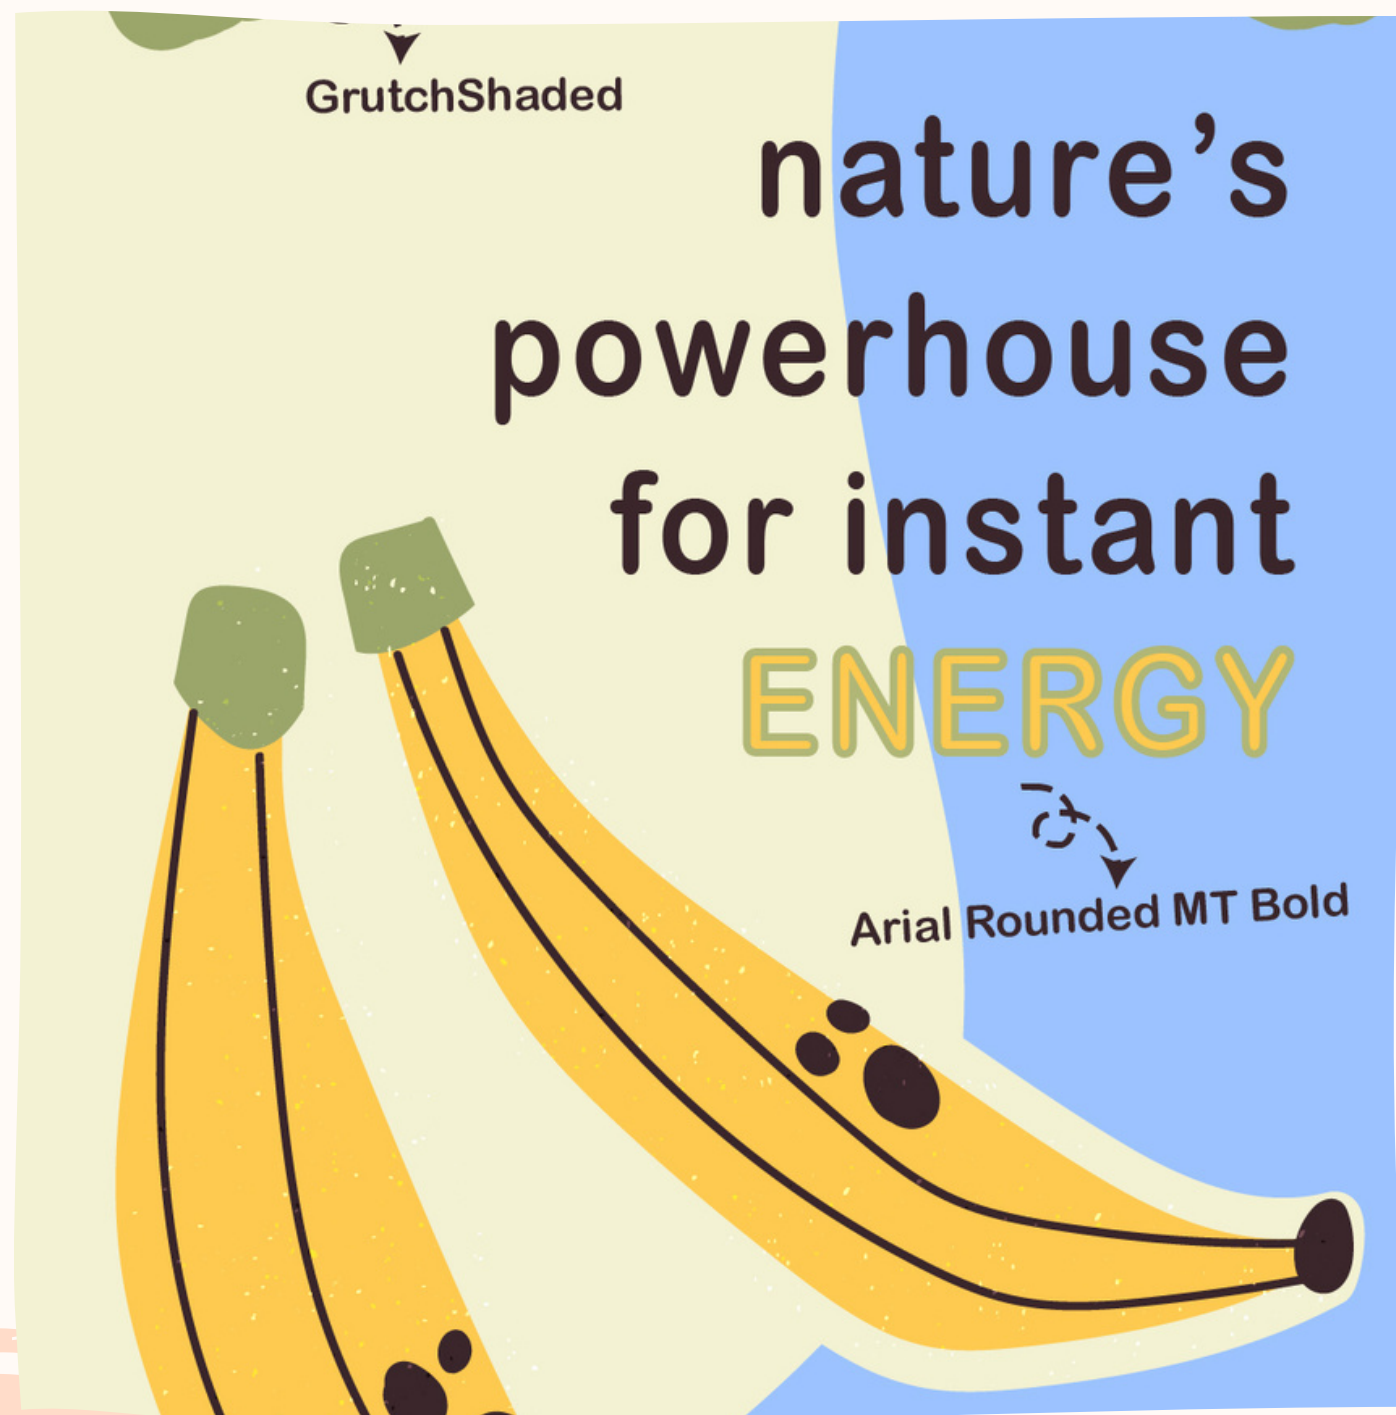

nature's
powerhouse
for instant
ENERGY

Inspiration

My inspiration for the fruit poster series stemmed from the impending arrival of summer. When I think of summer, the first thing that comes to mind is the scorching heat.

3. *Banana*

- GrutchShaded
- Arial Rounded MT Bold

GrutchShaded

A decorative font.

Designed by Steeve Gruson.

*Arial Rounded
MT Bold*

A clean, modern, and bold sans serif typeface, belongs to the Arial font family.